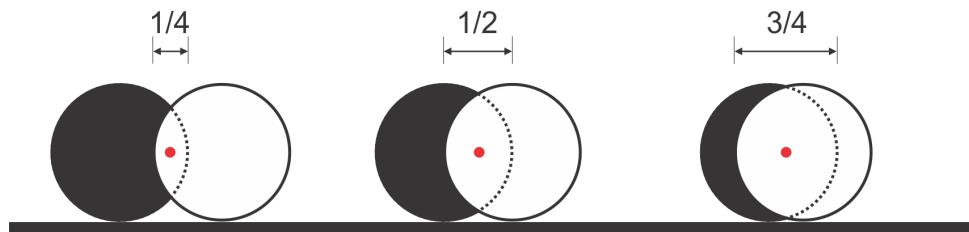

30° Rule Ball-Hit-Fraction Range

billiards.colostate.edu

a) 1/4-ball hit

b) 1/2-ball hit

c) 3/4-ball hit

Example Shots: