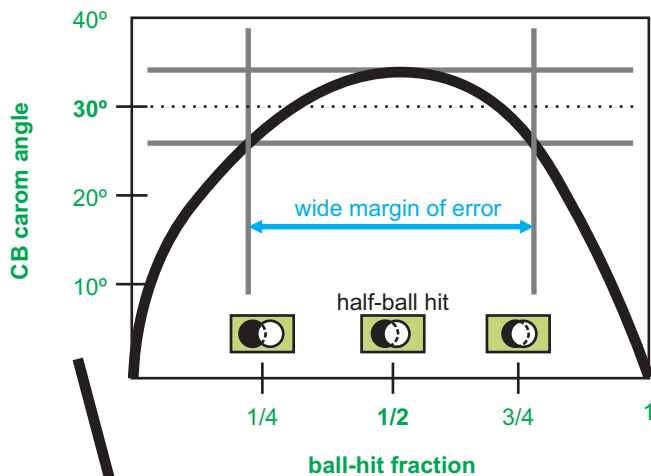

30° Rule Angle Templates

billiards.colostate.edu

average
over
1/4-ball
to
3/4-ball
range

30°

27.5°

1/4-ball
and
3/4-ball
hit

34°

1/2-ball
hit